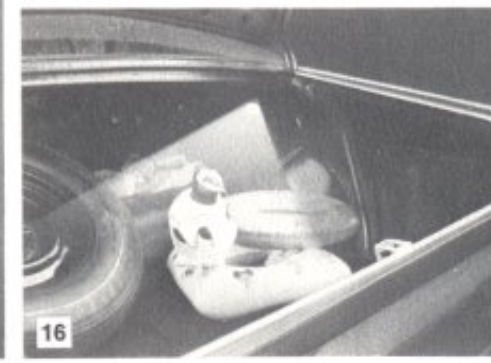

12. GLOVE BOX LIGHT

Lights up when the glove box is opened. Saves having to delve for things in the dark. For Belmont, Kingswood, Monaro.

13. UTILITY ROPE RAILS

Strong, attractive rails fit to the sides of your utility's cargo area, make it easier to secure loads.

14. COOLARIDE CUSHION

Allows air to circulate around your body, stops you from 'sticking' to seat. Makes hot weather driving more comfortable, less tiring.

15. ELECTRIC CLOCK

See what time it is without having to look down at your watch. Illuminated at night.

16. LUGGAGE COMPARTMENT LIGHT

Lights boot when deck lid is opened. Most useful at night when getting luggage or spare wheel in or out. Available for Belmont, Kingswood and Monaro.