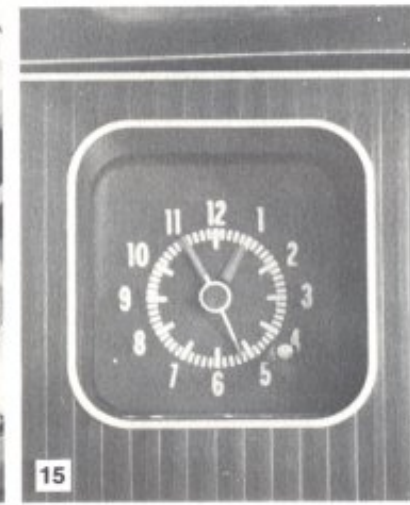

12. GLOVE BOX LIGHT

Lights up when the glove box is opened. Saves having to delve for things in the dark. For Belmont, Kingswood, Monaro.

13. UTILITY ROPE RAILS

Strong, attractive rails fit to the sides of your utility's cargo area, make it easier to secure loads.

14. COOLARIDE CUSHION

Allows air to circulate around your body, stops you from 'sticking' to seat. Makes hot weather driving more comfortable, less tiring.

15. ELECTRIC CLOCK

See what time it is without having to look down at your watch. Illuminated at night.

16. LUGGAGE COMPARTMENT LIGHT

Lights boot when deck lid is opened. Most useful at night when getting luggage or spare wheel in or out. Available for Belmont, Kingswood and Monaro.