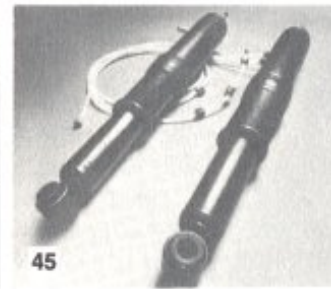

45. SUPERLIFT SHOCK ABSORBERS

Pneumatically control rear height of the vehicle when carrying heavy loads. Fits all models except One Tonner commercial.