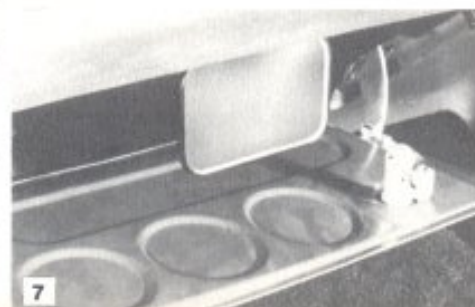

## 11. DECK LID HANDLE

Makes raising and lowering the lid

**12. GLOVE BOX LIGHT**

Lights up when the glove box is opened. Saves having to delve for things in the dark. For Belmont, Kingswood, Monaro.

**13. UTILITY ROPE RAILS**