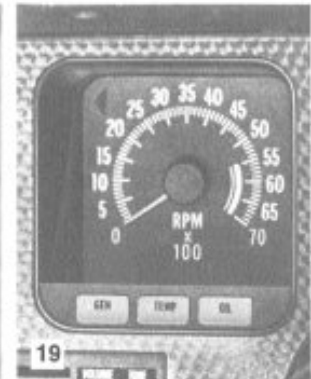

Tailor-made protection

17

18

19

17. SUNSHADE

Reduces sun glare, alleviates eyestrain, helps keep the interior cool and comfortable. Available in painted panel, vinyl covered panel, or expanded metal types. Vinyl colours: fawn, black, dark brown.

18. INSTRUMENT CLUSTER

Easy-to-read gauges quickly show you the state of fuel, oil and temperature. Standard on Monaro GTS and Statesman de Ville.

19. TACHOMETER

Shows rev count to performance-minded motorists. Standard on Monaro GTS and Statesman de Ville.

20. PETROL LOCKING CAP

Prevents petrol from being contaminated or siphoned from tank.

21. ANTI-GLARE REARVIEW MIRROR

Eliminates glare from following headlights. Shatterproof.

20

21

22

23

24