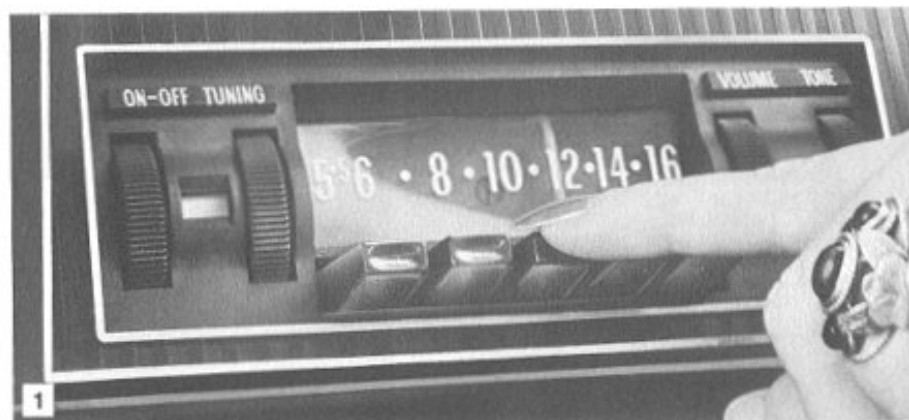

Tailor-made entertainment

1. 13, 11 OR 8 TRANSISTOR RADIO

13 Transistor pushbutton is Australia's most powerful car radio. Resists fading in mountains, subways, high building areas. Fully variable tone control. Static suppression switch with indicator light. 5 piece telescopic fully retractable lock-down antenna.

11 Transistor pushbutton or manual gives powerful, fade-free, long range performance.

8 Transistor manual gives medium range performance, great value for money.

All radios have numerical dials. Single and All-State dials also available.

2. RADIO-STEREO CASSETTE PLAYER

The ultimate in listening luxury. This Air Chief combination radio and stereo cassette player is styled and acoustically tailored for Holden. Uses 22 transistors for the finest sound and dependability. These units operate on two speakers supplied or with four speakers using the Extension Speaker Kit for all-round stereo sound.

EXTENSION SPEAKER KIT

Gives full stereophonic sound reproduction using four matched speakers.

3. REAR SEAT SPEAKER

Gives added tone and clarity, enables driver to set volume comfortably for front and rear passengers alike.