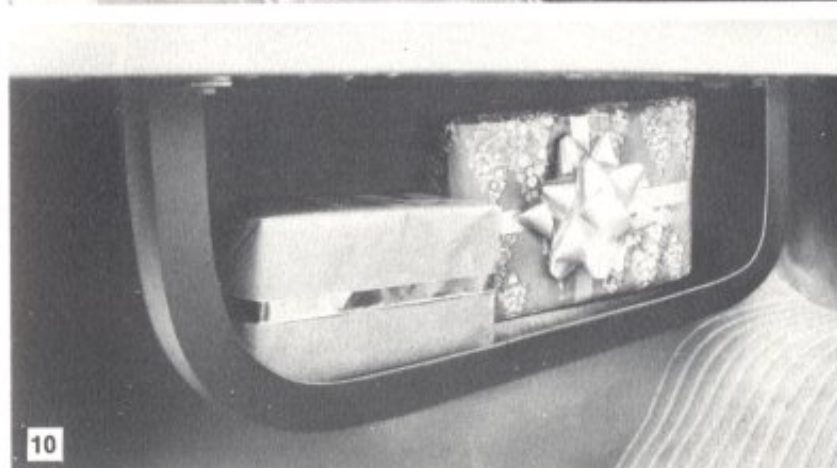

Strong, attractive rails fit to the sides of your utility's cargo area, make it easier to secure loads.

**14. COOLARIDE CUSHION**

Allows air to circulate around your body, stops you from 'sticking' to seat. Makes hot weather driving more comfortable, less tiring.

**15. ELECTRIC CLOCK**

See what time it is without having to look down at your watch. Illuminated at night.

**16. LUGGAGE COMPARTMENT LIGHT**

Lights boot when deck lid is opened. Most useful at night when getting luggage or spare wheel in or out. Available for Belmont, Kingswood and Monaro.