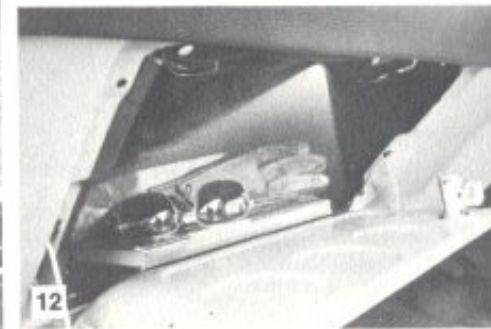

12. GLOVE BOX LIGHT

Lights up when the glove box is opened. Saves having to delve for things in the dark. For Belmont, Kingswood, Monaro.

13. UTILITY ROPE RAILS

Strong, attractive rails fit to the sides of your utility's cargo area, make it easier to secure loads.

14. COOLARIDE CUSHION

Allows air to circulate around your body, stops you from 'sticking' to seat. Makes hot weather driving more comfortable, less tiring.

15. ELECTRIC CLOCK

See what time it is without having to look down at your watch. Illuminated at night.

16. LUGGAGE COMPARTMENT LIGHT

Lights boot when deck lid is opened. Most useful at night when getting luggage or spare wheel in or out. Available for Belmont, Kingswood and Monaro.