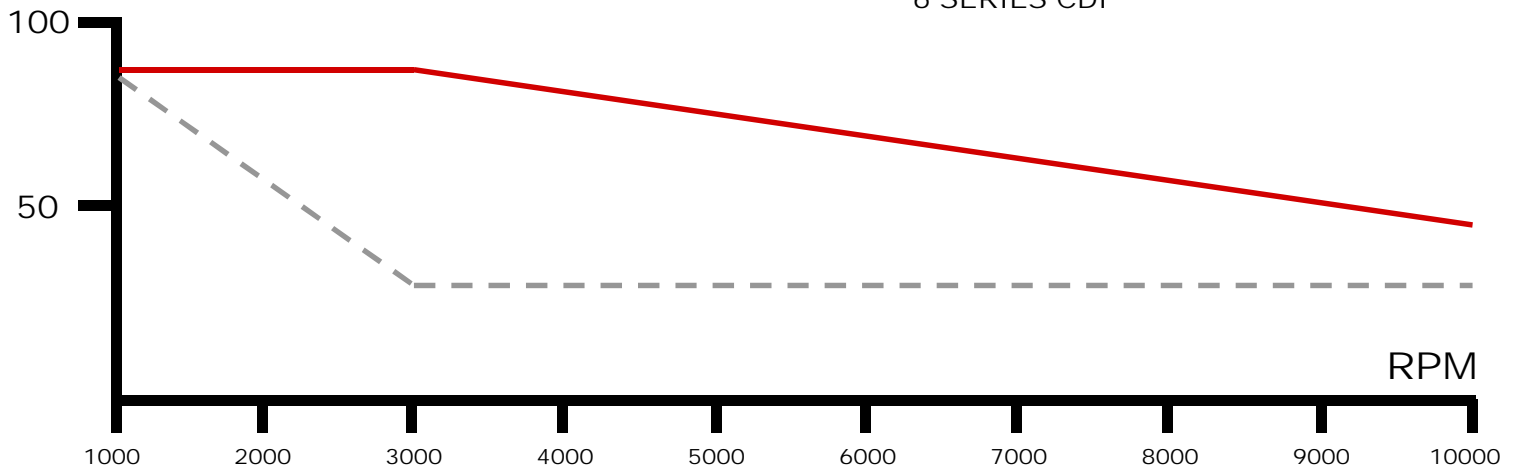

## ICE 6 AMP vs 6 SERIES CDI TOTAL SPARK ENERGY COMPARISON (#)

MILLIJOULES

ICE 6 AMP VS TYPICAL 6 SERIES CDI WITH MULTIPLE SPARKS

MILLIJOULES

ICE 6 AMP VS TYPICAL 6 SERIES CDI WITHOUT MULTIPLE SPARKS

# TOTAL SPARK ENERGY IS A COMBINATION OF SPARK INTENSITY, SPARK DURATION AND ARC VOLTAGE EXPRESSED IN MILLIJOULES.