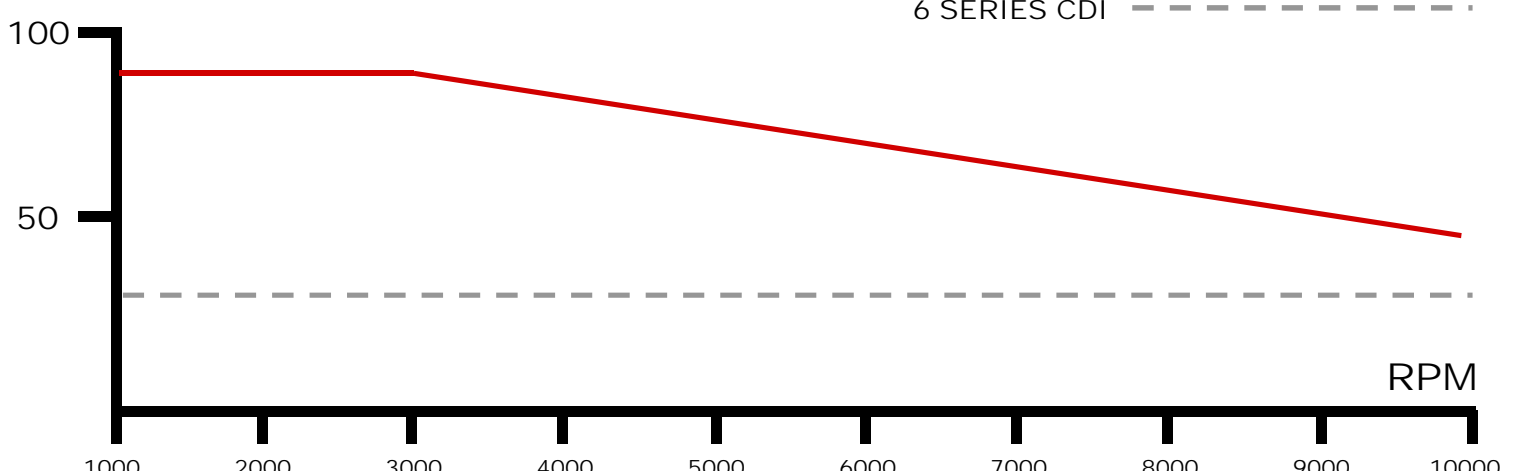

## ICE 6 AMP vs 6 SERIES CDI TOTAL SPARK ENERGY COMPARISON (#)

MILLIJOULES

ICE 6 AMP VS TYPICAL 6 SERIES CDI WITH MULTIPLE SPARKS

MILLIJOULES

ICE 6 AMP VS TYPICAL 6 SERIES CDI WITHOUT MULTIPLE SPARKS

# TOTAL SPARK ENERGY IS A COMBINATION OF SPARK INTENSITY, SPARK DURATION AND ARC VOLTAGE EXPRESSED IN MILLIJOULES.