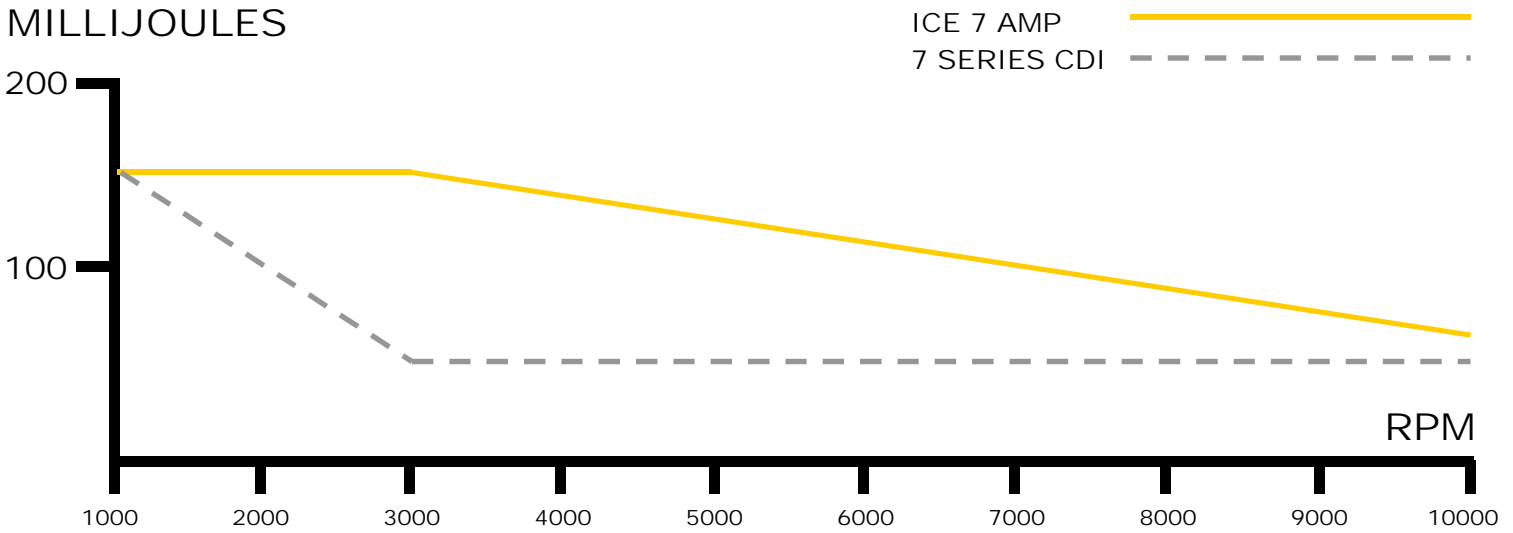

ICE 7 AMP vs 7 SERIES CDI TOTAL SPARK ENERGY COMPARISON (#)

ICE 7 AMP VS TYPICAL 7 SERIES CDI WITH MULTIPLE SPARKS

ICE 7 AMP VS TYPICAL 7 SERIES CDI WITHOUT MULTIPLE SPARKS

TOTAL SPARK ENERGY IS A COMBINATION OF SPARK INTENSITY, SPARK DURATION AND ARC VOLTAGE EXPRESSED IN MILLIJOULES.