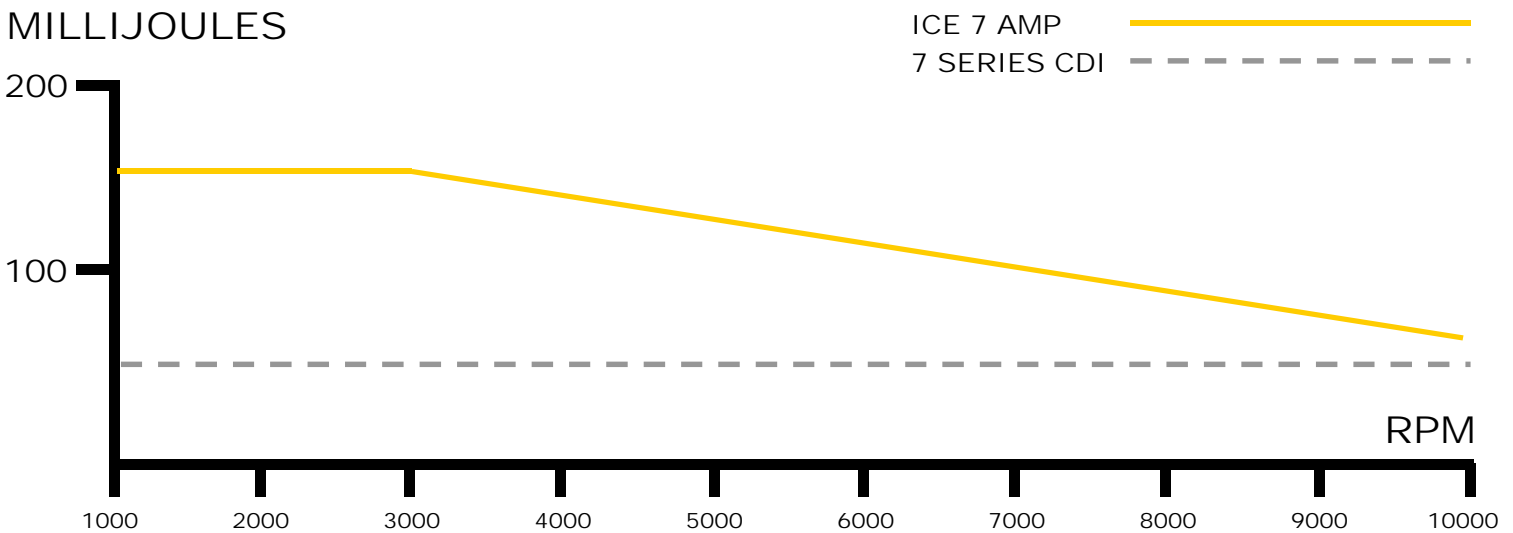

ICE 7 AMP vs 7 SERIES CDI TOTAL SPARK ENERGY COMPARISON (#)

ICE 7 AMP VS TYPICAL 7 SERIES CDI WITH MULTIPLE SPARKS

ICE 7 AMP VS TYPICAL 7 SERIES CDI WITHOUT MULTIPLE SPARKS

TOTAL SPARK ENERGY IS A COMBINATION OF SPARK INTENSITY, SPARK DURATION AND ARC VOLTAGE EXPRESSED IN MILLIJOULES.