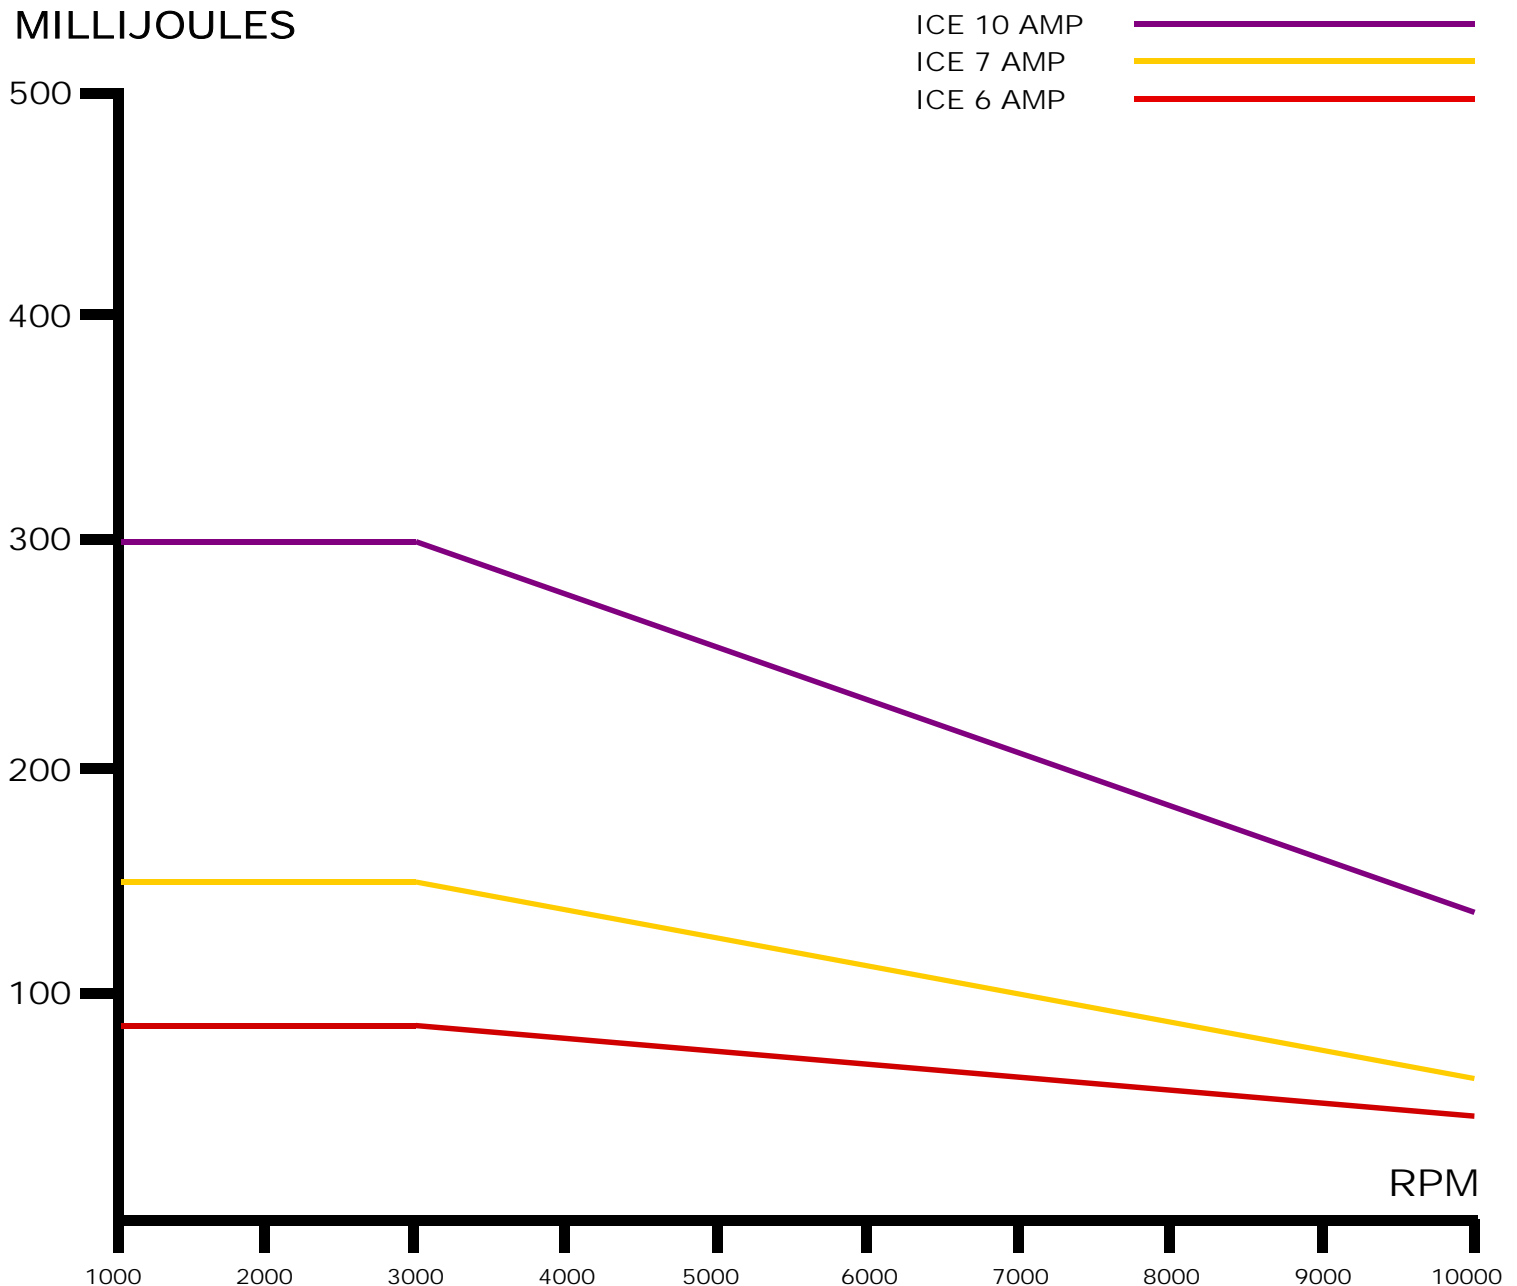

ICE 10 AMP vs ICE 7 AMP vs ICE 6 AMP

TOTAL SPARK ENERGY COMPARISON (#)

MILLIJOULES

TOTAL SPARK ENERGY IS A COMBINATION OF SPARK INTENSITY, SPARK DURATION AND ARC VOLTAGE EXPRESSED IN MILLIJOULES.